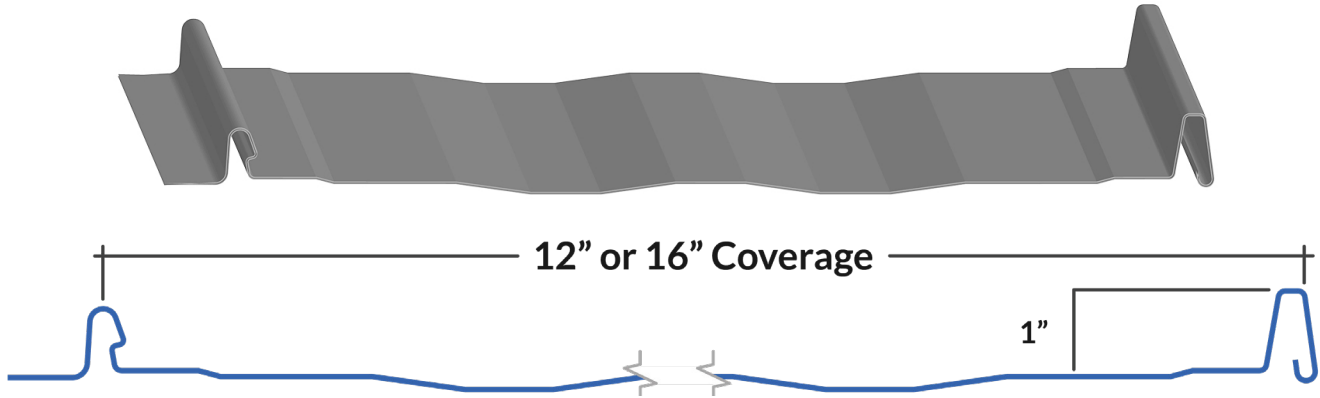

FORMALOC

Info Sheet

Hidden Fastener Standing Seam Panel

The **FormaLoc** panel system is a hidden fastener standing seam panel that offers easy installation for roofers and homeowners alike. With long clean lines, this panel system provides recognized hidden fastener performance, while remaining an affordable product for a wide array of projects.

Suitable for climates with high wind, high snow accumulation, and extreme temperatures. The **FormaLoc** panel is available with either striations or minor ribs and works well for both roof (24 or 26 gauge) and wall applications (24, 26 or 29 gauge).

Applications: Roof & Wall

Coverages: 12" or 16" | **Depth:** 1"

Panel Length: Up to 35' (minimum length: 12")

Available Gauges: 24, 26 & 29

Available in 50+ Standard Colours & Specialty Finishes

Roof Slope: Greater than 3/12 is recommended

Goodbye to Open Notches

We offer Profile Notching on our **FormaLoc** panels, which allows for a closed off seam along the eave edge. Ideal for roofing applications, pre-notching makes field install a breeze and gives your roof a cleaner end result.